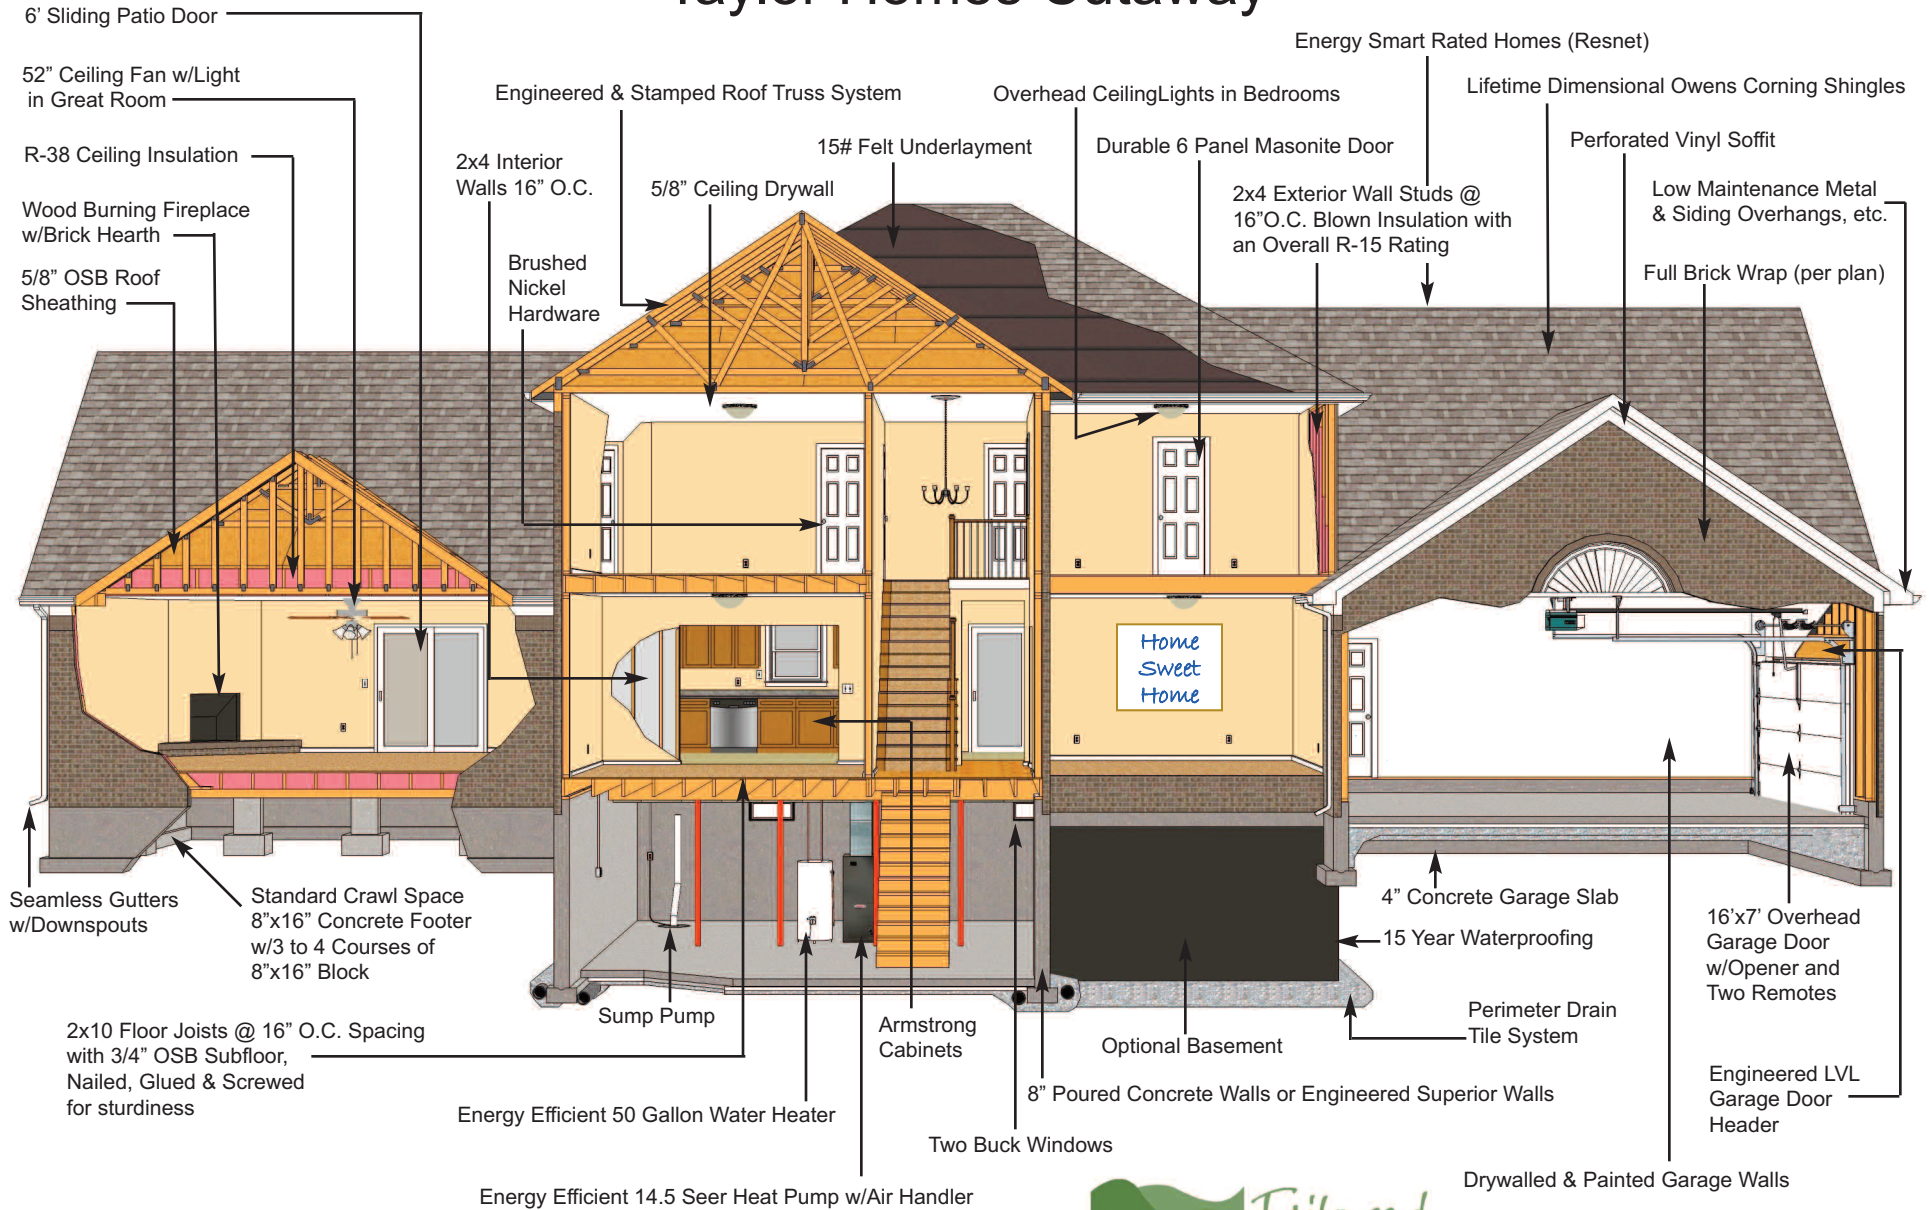

Taylor Homes Cutaway

Plus:
 Flexible Designs ~ Andersen Windows ~ GE Appliances
 R-19 Floor Insulation in Crawl Space ~ Delta Faucets
 Features are subject to change.